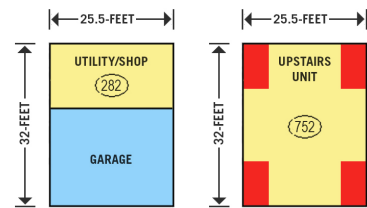

Email:
enquiry@nickelbros.com

[Twin Spits Carriage-FINAL-JM05](#)

Reference #:	
Price:	\$
Square Footage:	sqft

CARRIAGE HOUSE

See the listing online at <https://www.nickelbros.com/residential/homes/kitsap-carriage-house/twin-spits-carriage-final-jm05/>.