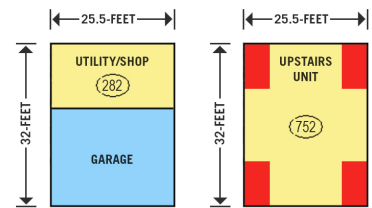

Email:
enquiry@nickelbros.com

[Twin Spits Carriage-FINAL-JM05](#)

Reference #:	
Price:	\$
Square Footage:	sqft

CARRIAGE HOUSE

See the listing online at <https://www.nickelbros.com/residential/homes/kitsap-carriage-house/twin-spits-carriage-final-jm05/>.