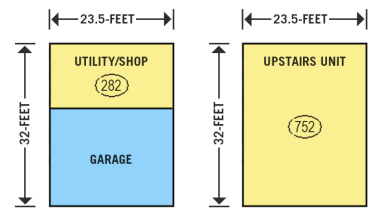

Email:
enquiry@nickelbros.com

[Twin Spits Carriage-JM04](#)

Reference #:	
Price:	\$
Square Footage:	sqft

CARRIAGE HOUSE

See the listing online at <https://www.nickelbros.com/residential/homes/kitsap-carriage-house/twin-spits-carriage-jm04/>.