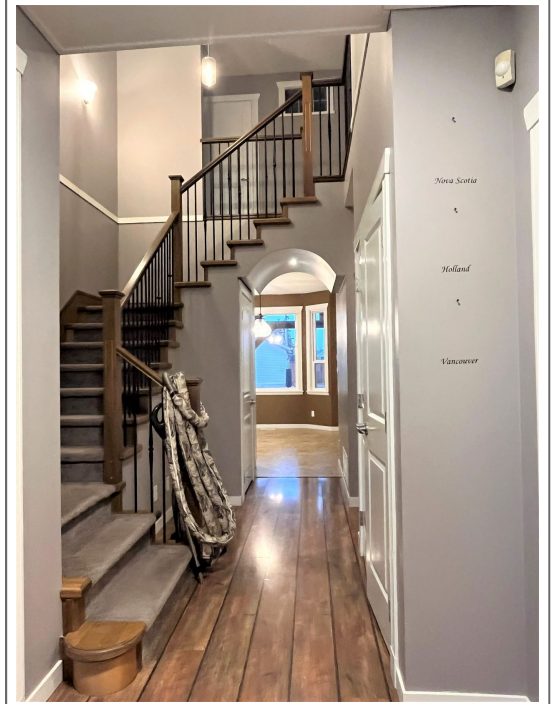

Email:
enquiry@nickelbros.com

01-23-2235 Langley Chateau lower hall

Reference #:	
Price:	\$
Square Footage:	sqft

See the listing online at
<https://www.nickelbros.com/residential/homes/langley-chateau/01-23-2235-langley-chateau-lower-hall/>.