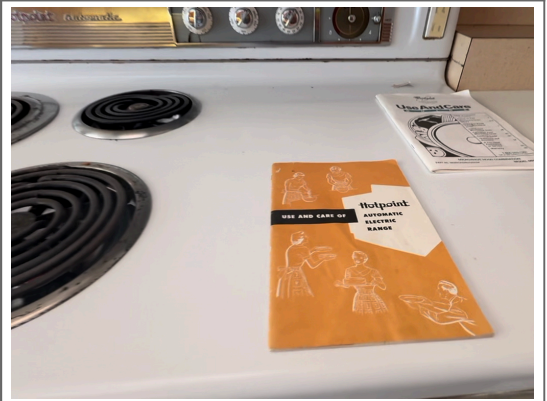

## [INT-Stove Manual](#)

<b>Reference #:</b>	
<b>Price:</b>	\$
<b>Square Footage:</b>	sqft

See the listing online at <https://www.nickelbros.com/residential/homes/merceroisland-waterfront/int-stove-manual/>.