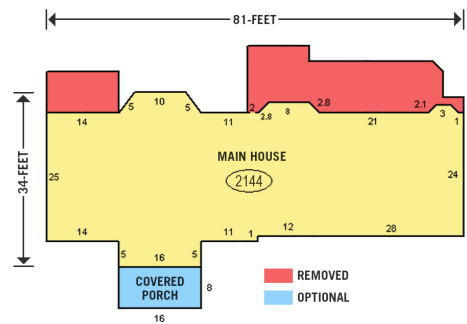

Email:
enquiry@nickelbros.com

[Twin Spits House-JM04](#)

Reference #:	
Price:	\$
Square Footage:	sqft

See the listing online at <https://www.nickelbros.com/residential/homes/point-no-point-custom/twin-spits-house-jm04/>.

Price includes house with local delivery and lowering onto foundation. Prices may vary based on final location, site accessibility, utility line work involved and/or barging requirements.