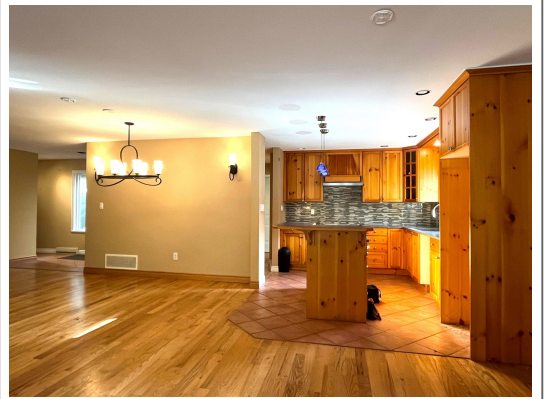

Email:
enquiry@nickelbros.com

01-21-1531 Surrey Radiance Kitchen Dine LR

Reference #:	
Price:	\$
Square Footage:	sqft

See the listing online at
<https://www.nickelbros.com/residential/homes/surrey-radiance/01-21-1531-surrey-radiance-kitchen-dine-lr/>.