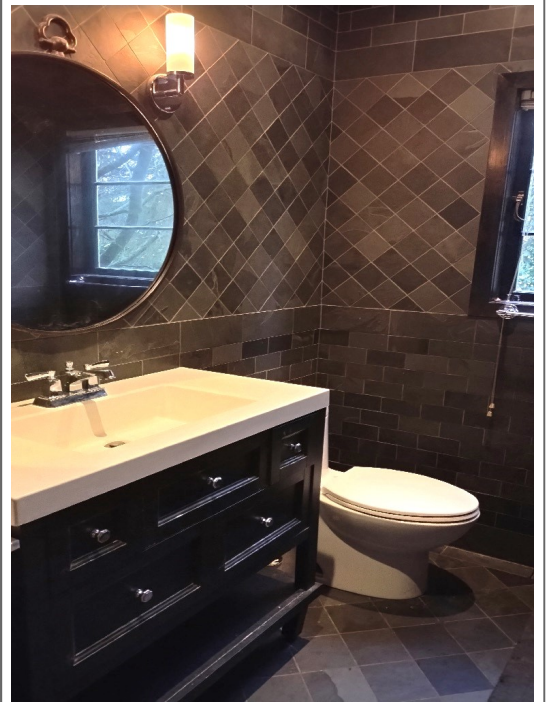

Email:
enquiry@nickelbros.com

Bath2

Reference #:	
Price:	\$
Square Footage:	sqft

See the listing online at
<https://www.nickelbros.com/residential/homes/the-radiant-grove/bath2-3/>.

Price includes house with local delivery and lowering onto foundation. Prices may vary based on final location, site accessibility, utility line work involved and/or barging requirements.